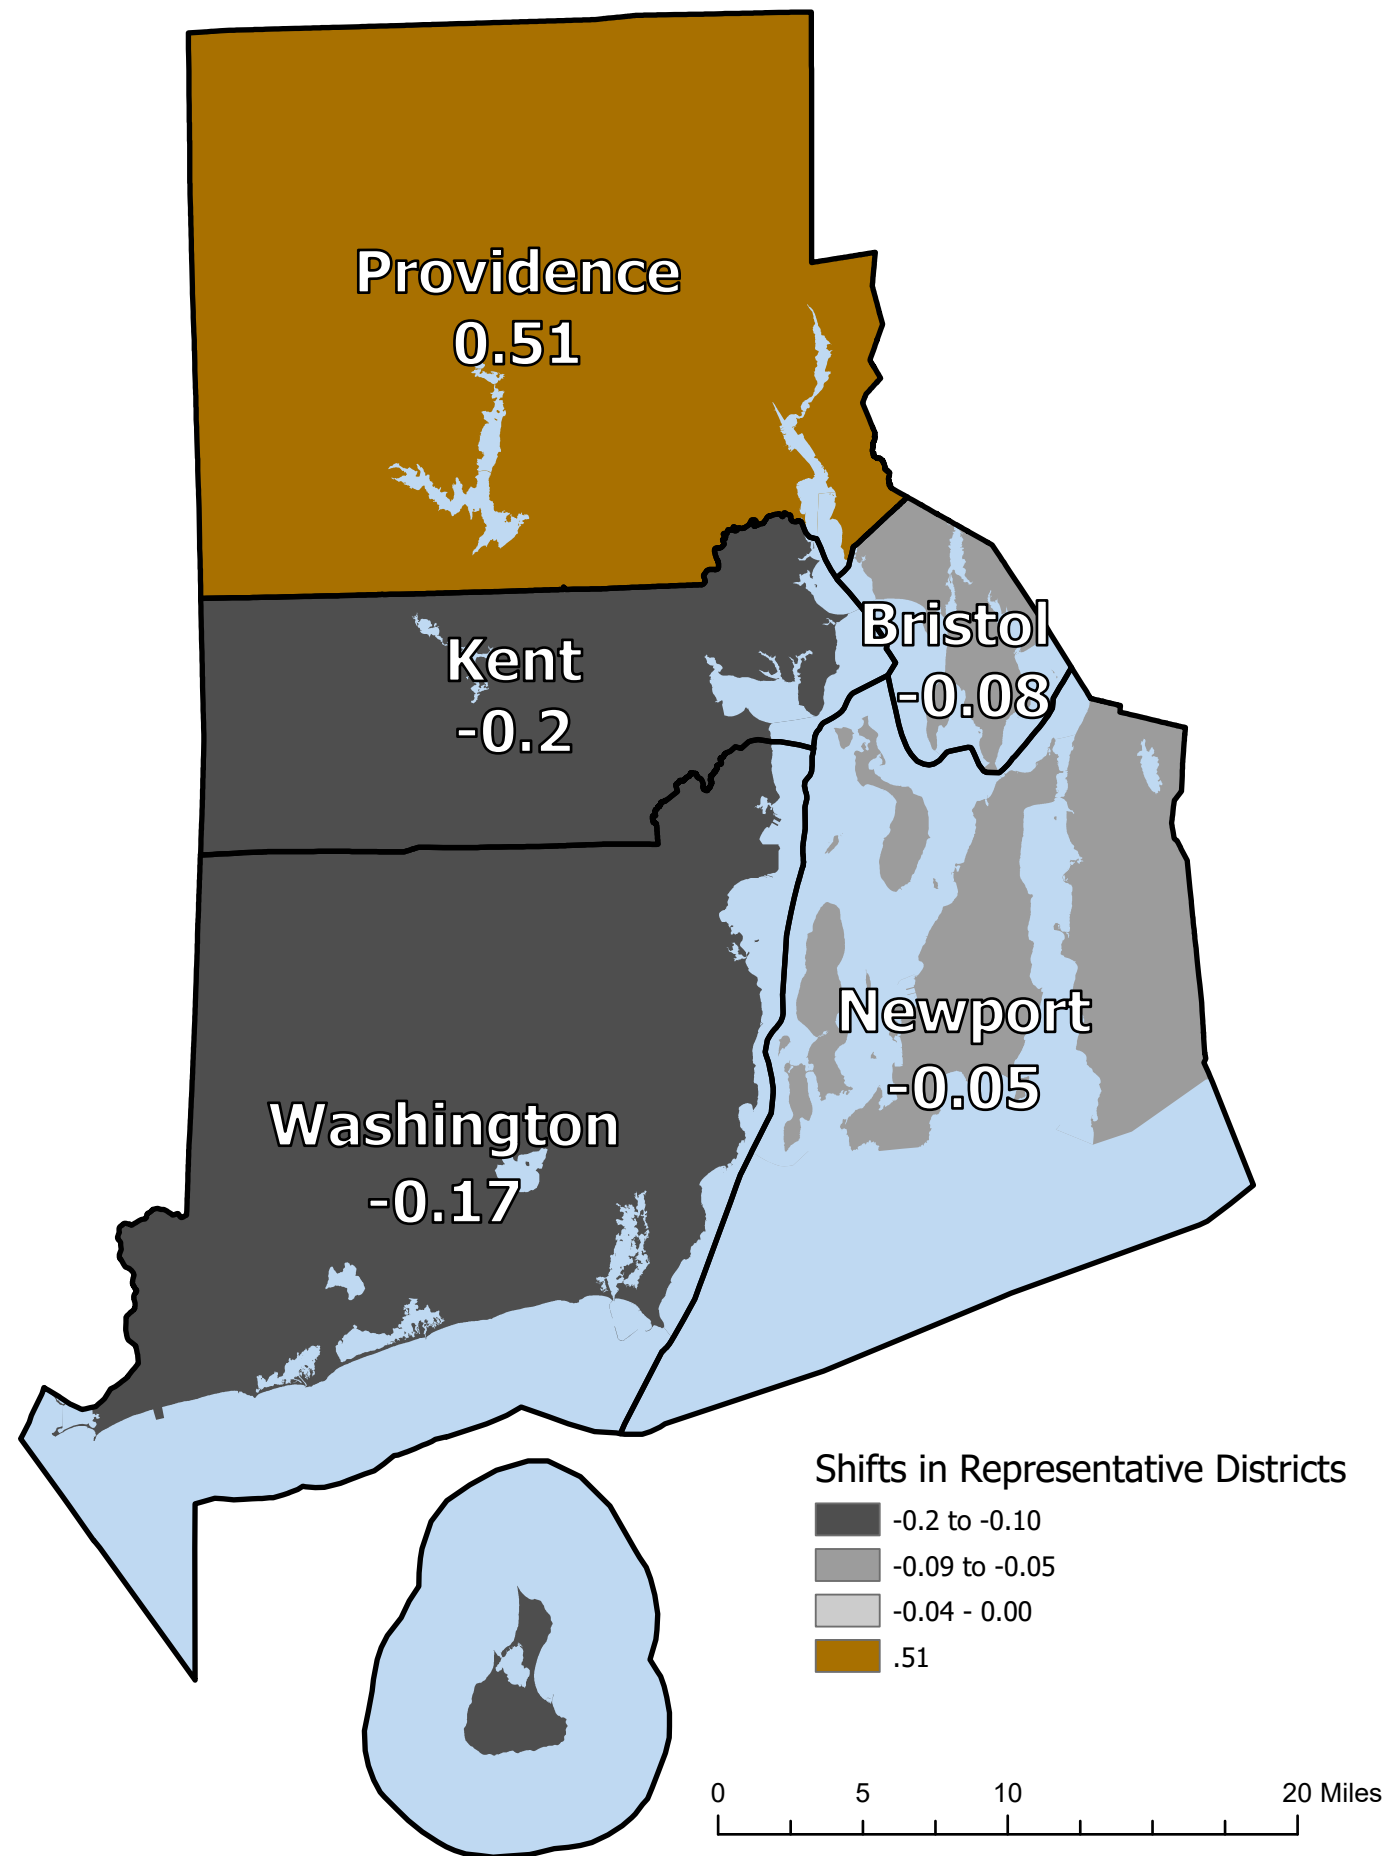

Rhode Island - Legislative Seat Distribution Change (2010 to 2020 Decennial Census) - By County

House of Representatives

State Senate