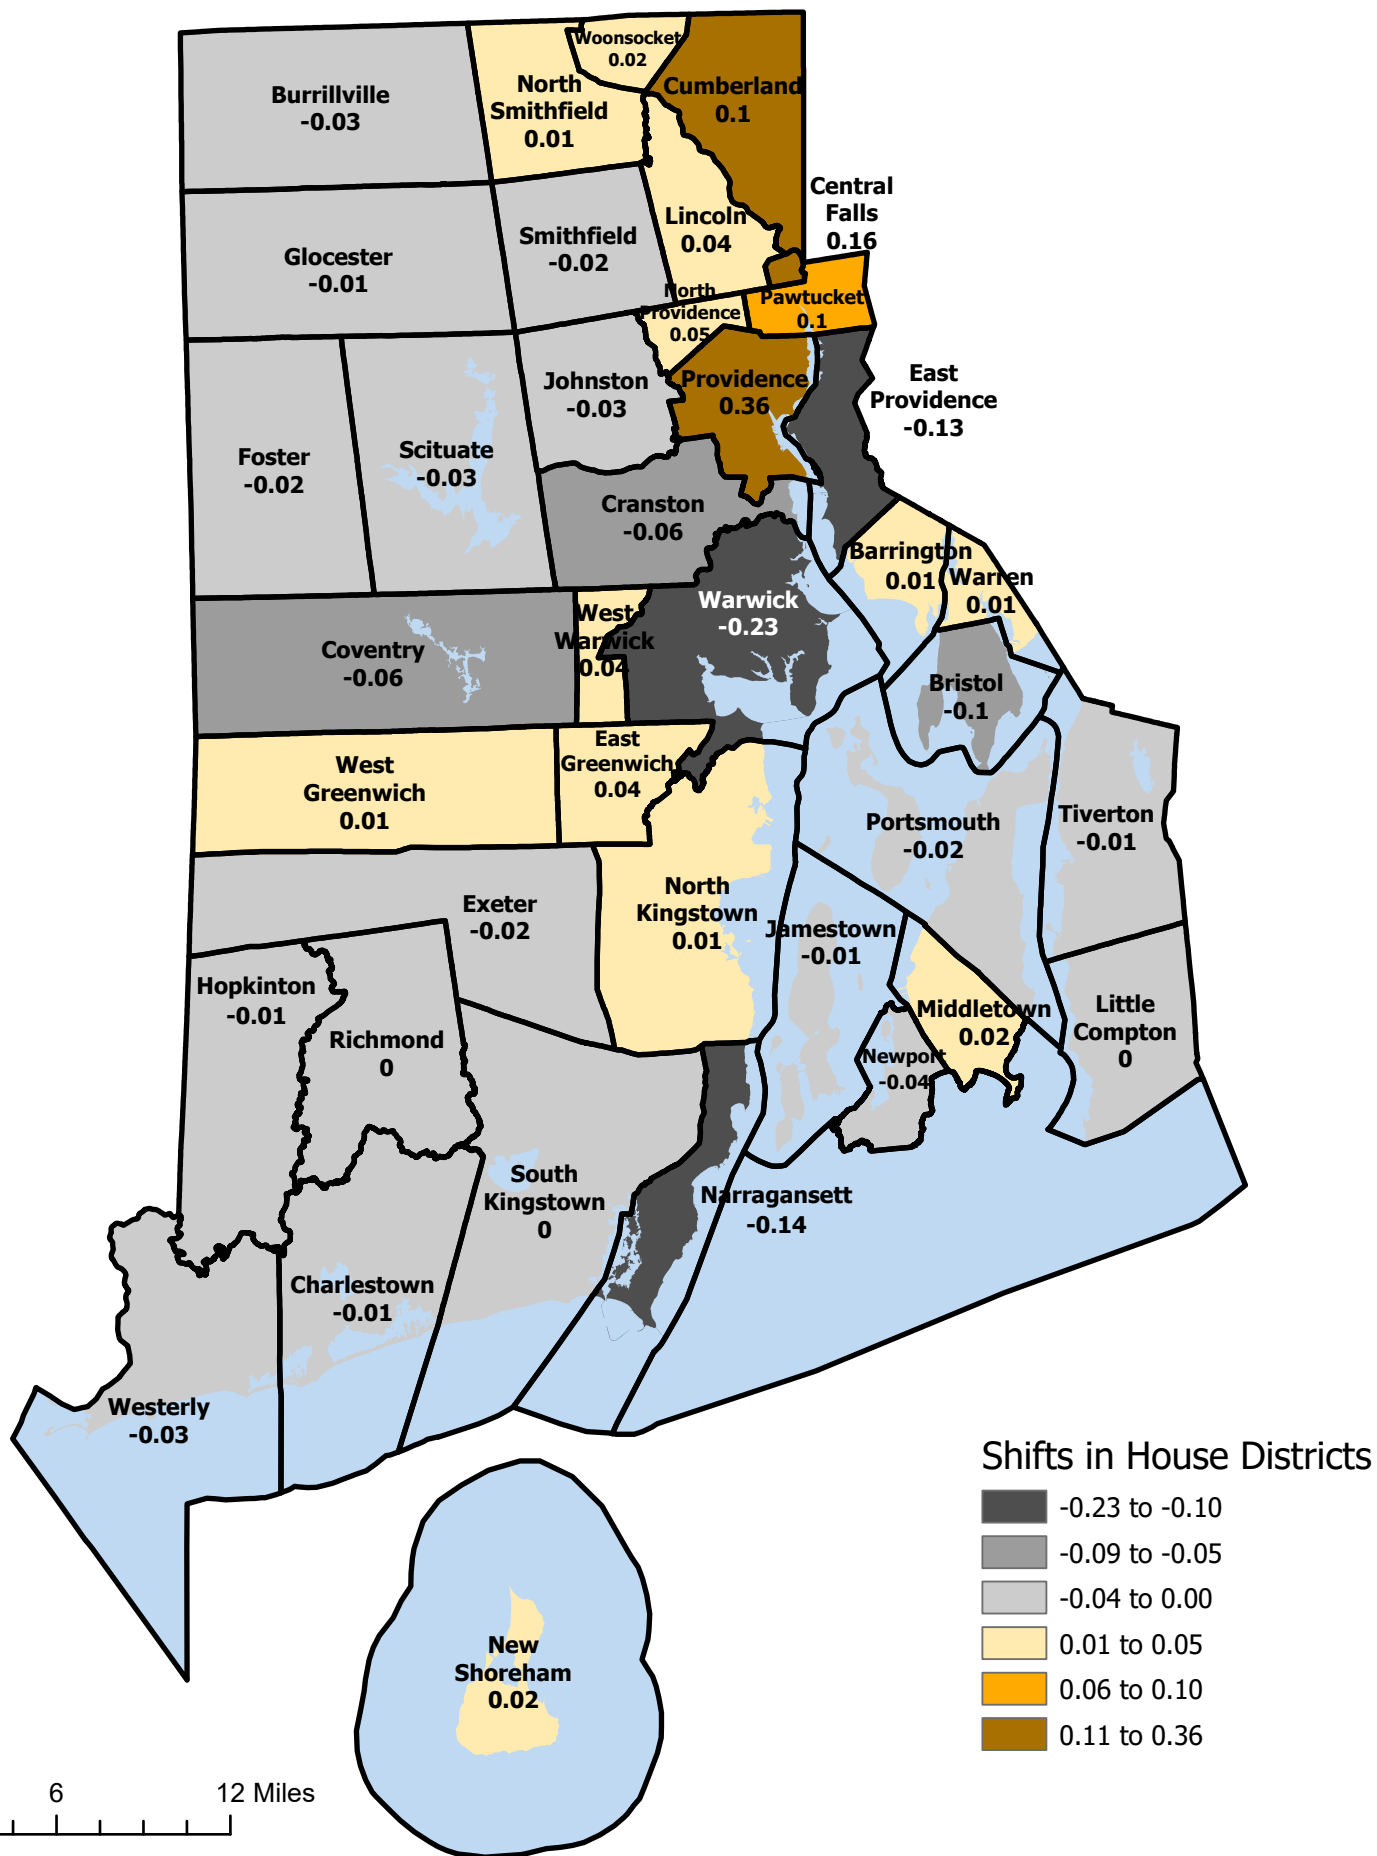

Rhode Island - Legislative Seat Distribution Change (2010 to 2020 Decennial Census) - By Township

House of Representatives

State Senate

Shifts in House Districts

Shifts in Senate Districts