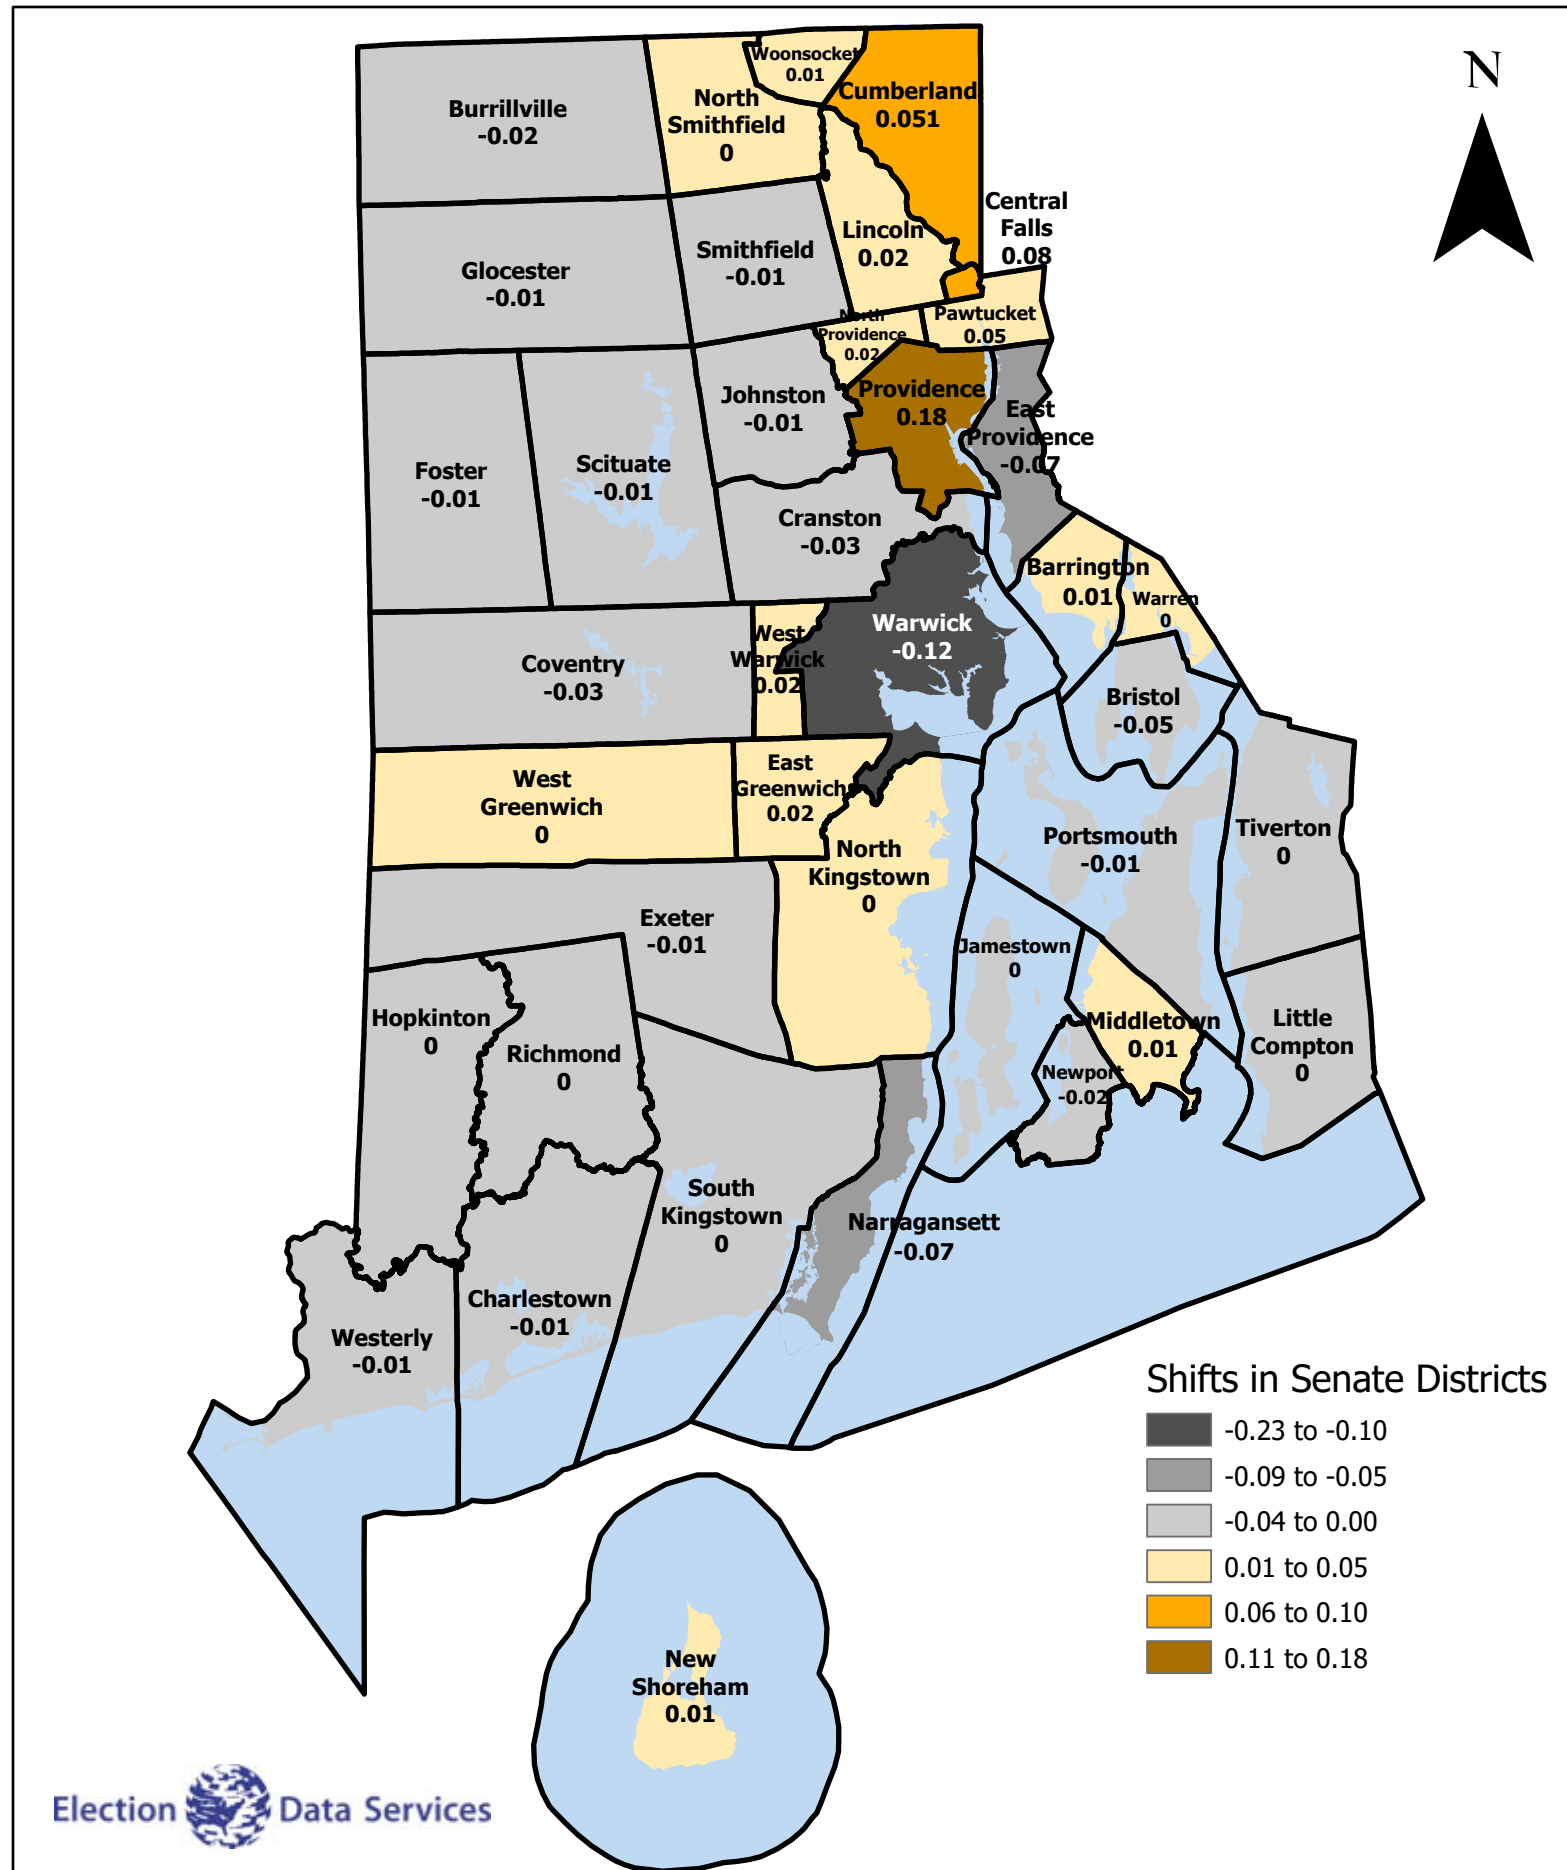

Rhode Island - Legislative Seat Distribution Change (2010 to 2020 Decennial Census) - By Township

House of Representatives

State Senate

Shifts in House Districts

Shifts in Senate Districts